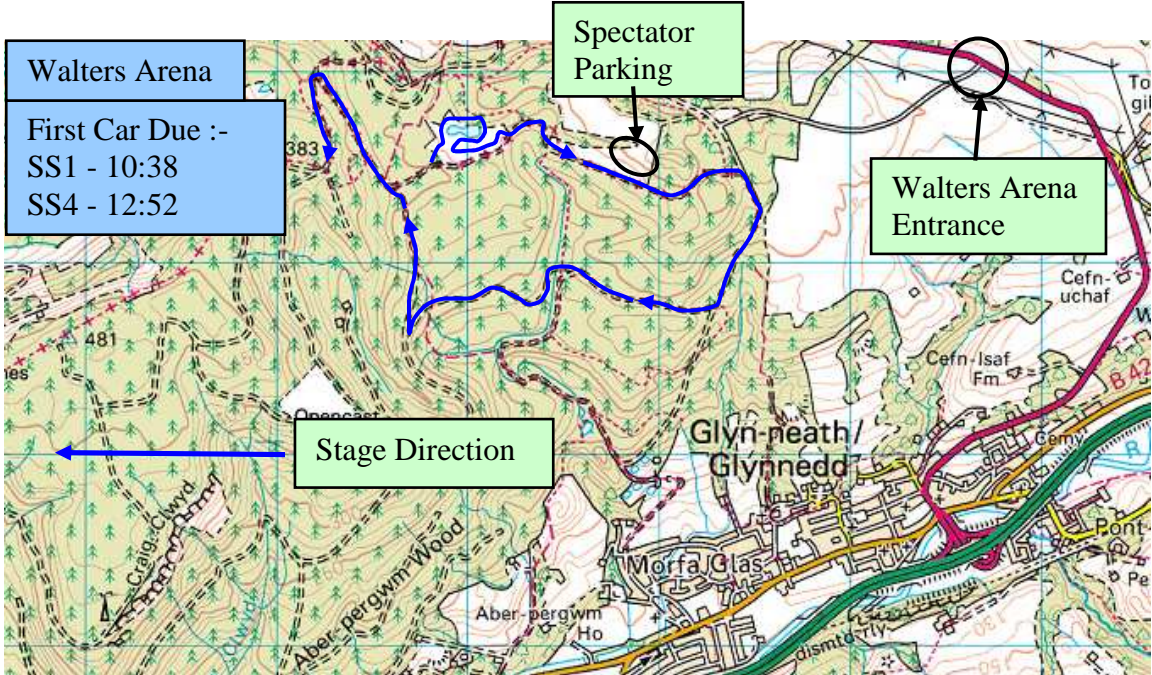

Red Dragon Rally 2008 Spectator Information

“ This product includes mapping data licensed from Ordnance Survey ® with the permission of the Controller of Her Majesty’s Stationery Office, © Crown copyright. All rights reserved. Licence No:- WL10488